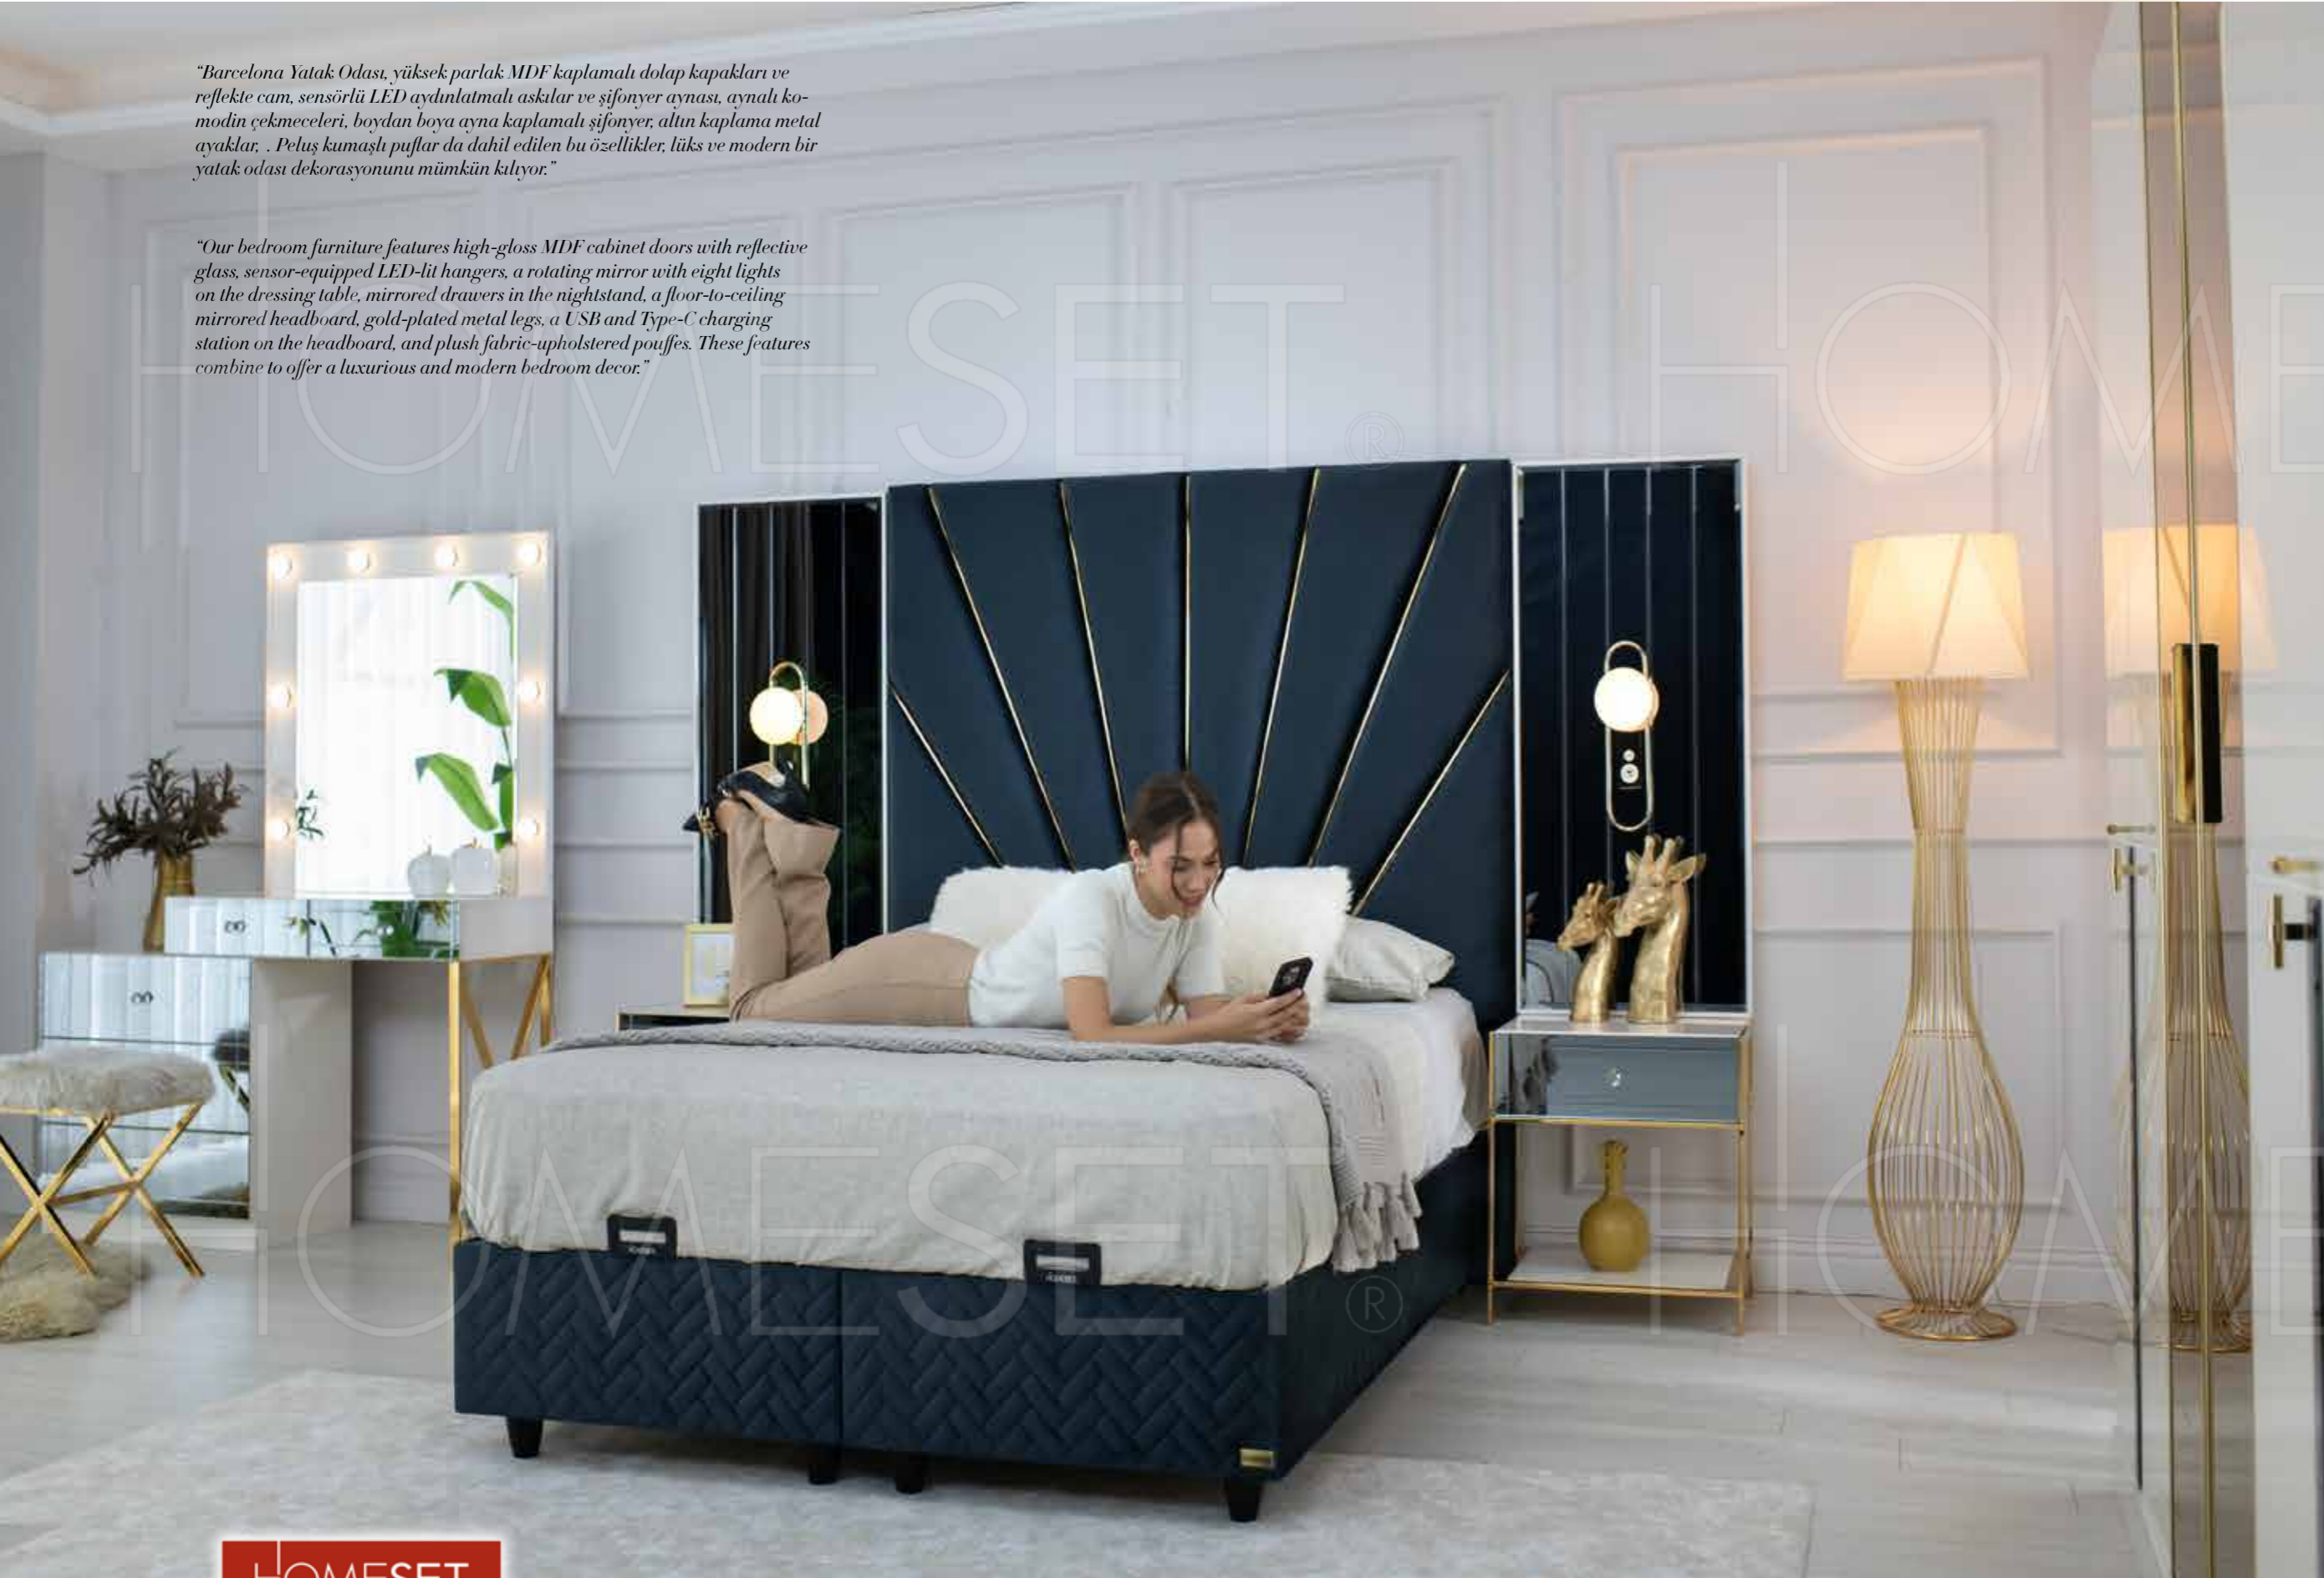

"Our bedroom furniture features high-gloss MDF cabinet doors with reflective glass, sensor-equipped LED-lit hangers, a rotating mirror with eight lights on the dressing table, mirrored drawers in the nightstand, a floor-to-ceiling mirrored headboard, gold-plated metal legs, a USB and Type-C charging station on the headboard, and plush fabric-upholstered pouffes. These features combine to offer a luxurious and modern bedroom decor."