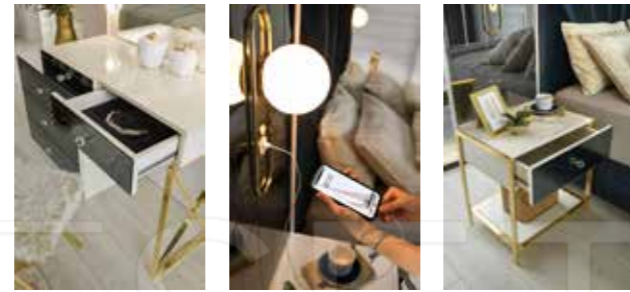

- B A R C E L O N A -

	G/W	D/D	Y/H
dolap / wardrobe	242	57	218
şifonyer / dresser	130	43	173
komodin / commode	55	43	180
başlık / headboard	160	-	180

Gardrobunuzdaki **sensörlü LED** aydınlatma, içerisindeki giysilerinizi hızla bulmanızı sağlarken enerji tasarrufu yapmanıza yardımcı olur. **Otomatik sönmeye** özelliği sayesinde kullanıcı dostu bir deneyim sunar ve gardrobunuzu her zaman düzenli tutmanızı kolaylaştırır.

Şifonyerinizdeki puflar, özel **peluş kumaş** kaplama, rahatlık ve lüksü mükemmel bir şekilde birleştirir, size hem konforlu hem de şık bir deneyim sunar.

%100
MDF

Dolap içinde kullanılan **kumaş desenli MDF** arkalık sayesinde içi de en az dışı kadar şık ve zarif görünmekte.